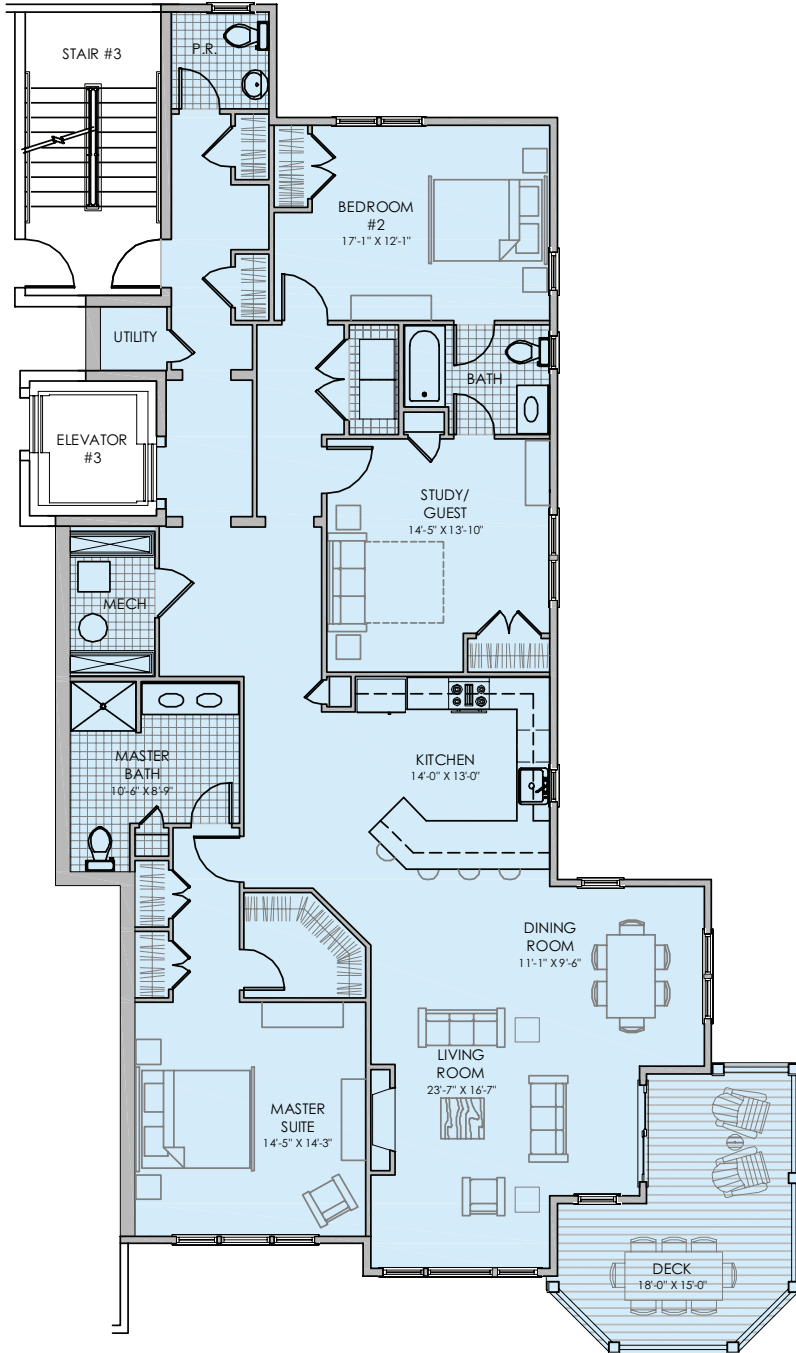

# UNITS 201 & 301

## *The Lodges at Meredith Bay*

### *Living Area*

Total Gross Living Area: 2021 S.F.

Total Area (Deck): 206 S.F.

The dimensions, size, configurations and other information contained on these floor plans are meant to be illustrative only and are subject to change without notice.