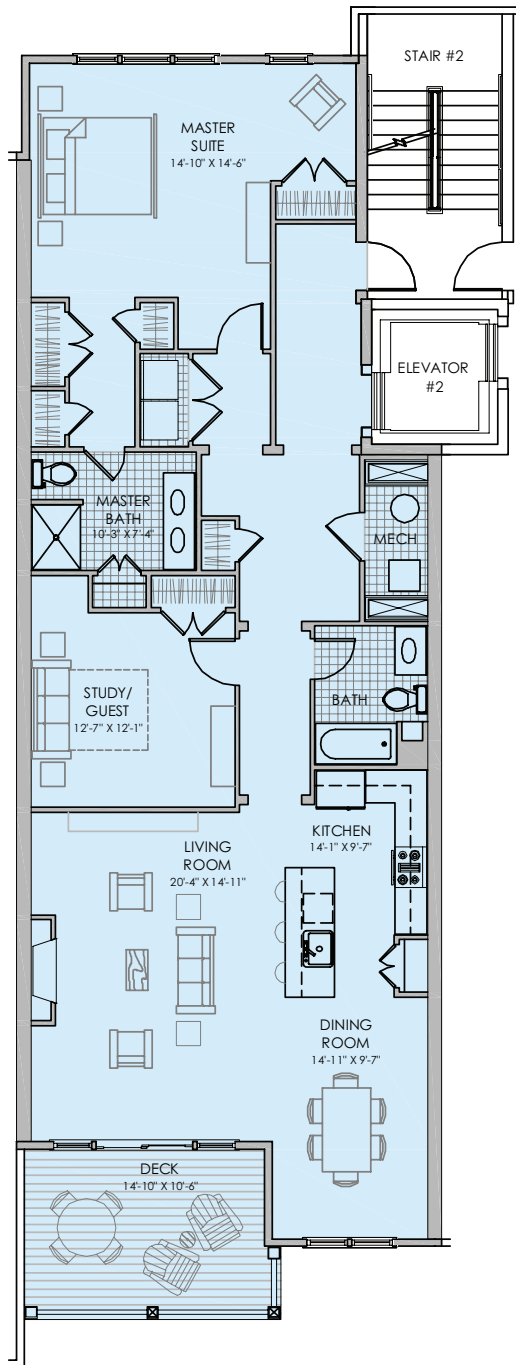

UNITS 204 & 304

The Lodges at Meredith Bay

Living Area

Total Gross Living Area: 1584 S.F.

Total Area (Deck): 160 S.F.

The dimensions, size, configurations and other information contained on these floor plans are meant to be illustrative only and are subject to change without notice.