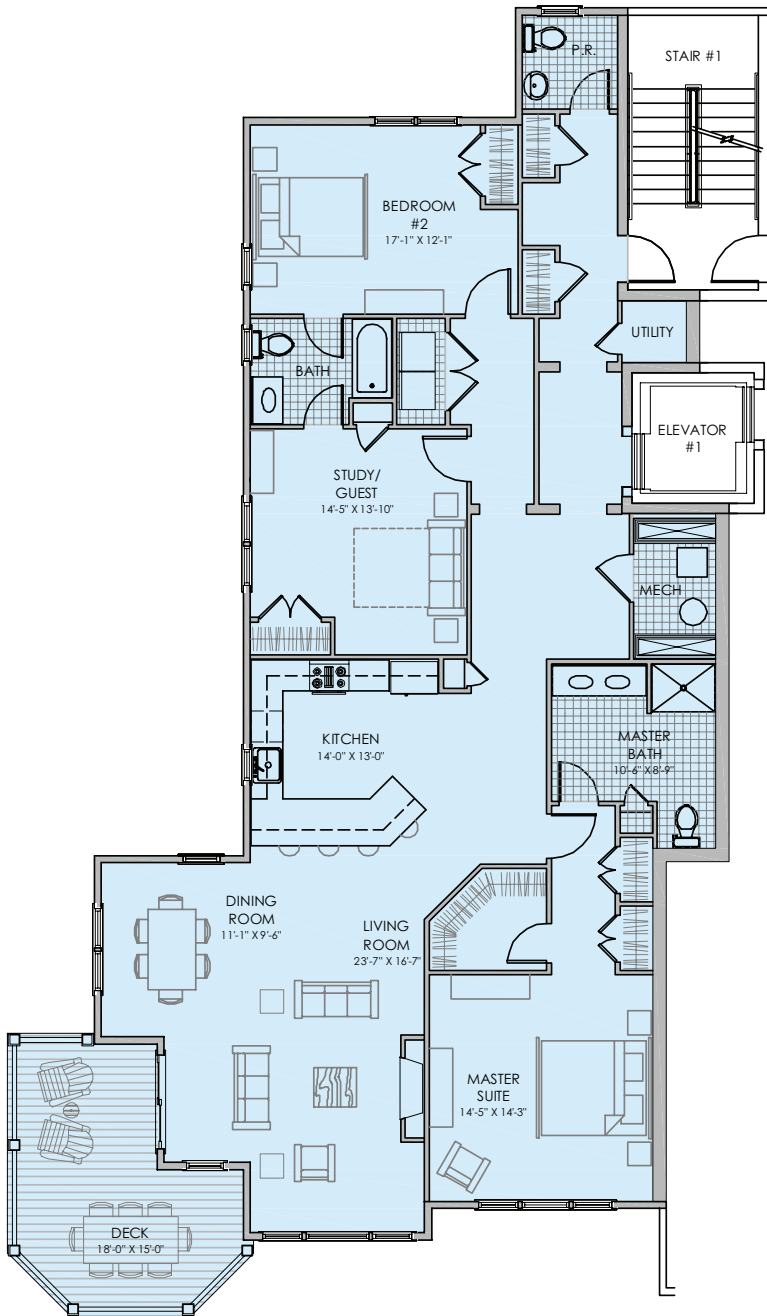

UNITS 206 & 306

The Lodges at Meredith Bay

Living Area

Total Gross Living Area: 2021 S.F.
 Total Area (Deck): 206 S.F.

The dimensions, size, configurations and other information contained on these floor plans are meant to be illustrative only and are subject to change without notice.