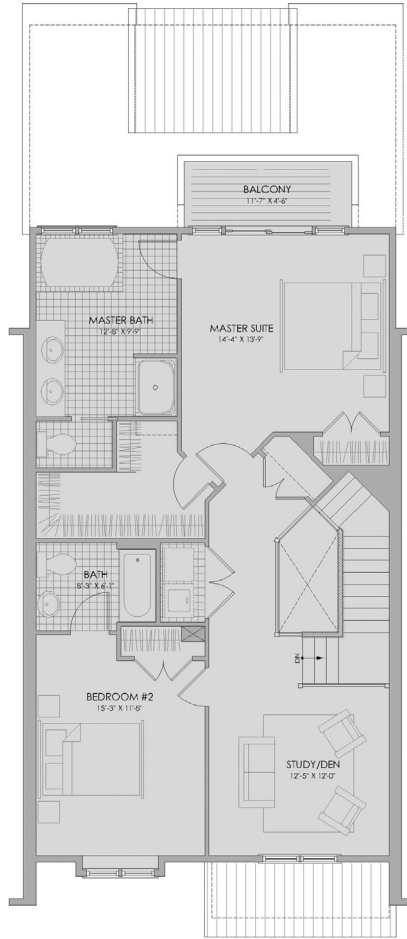

# STYLE C

## The Townhomes at Meredith Bay

First Floor Plan

Second Floor Plan

### Total Living Area

(First & Second Floors): 2,114 s.f.

First Floor finished space: 1,063 s.f.

Second Floor finished space: 1,051 s.f.

First & Second with  
Optional Lower Level: 3,179 s.f.

Lower Level Plan

Bonus Space: 1,065 s.f.

\*Walk out lower levels are unfinished. Floor plans represent optional bonus package. Alternate optional lower level floor plans are available.