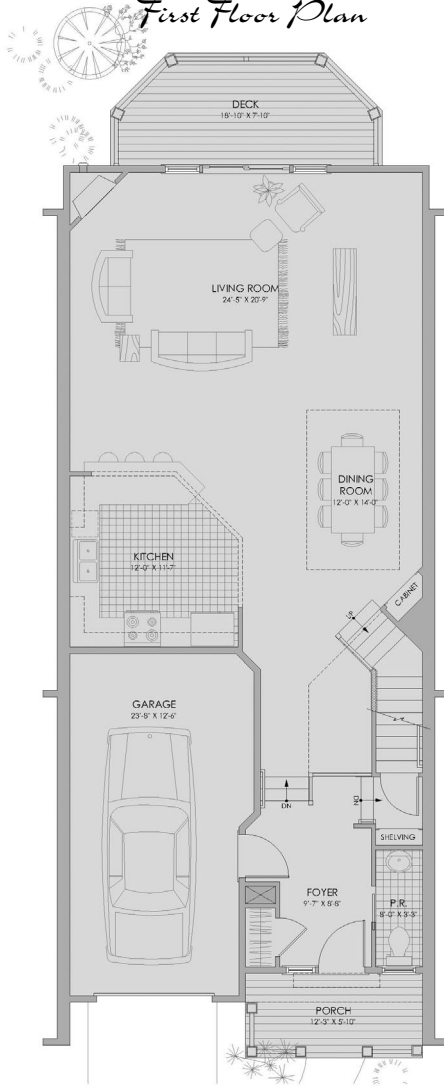

# STYLE C

## The Townhomes at Meredith Bay

First Floor Plan

Second Floor Plan

### Total Living Area

(First & Second Floors): 2,114 s.f.

First Floor finished space: 1,063 s.f.

Second Floor finished space: 1,051 s.f.

First & Second with  
Optional Lower Level: 3,179 s.f.

Lower Level Plan

Bonus Space: 1,065 s.f.

\*Walk out lower levels are unfinished. Floor plans represent optional bonus package. Alternate optional lower level floor plans are available.