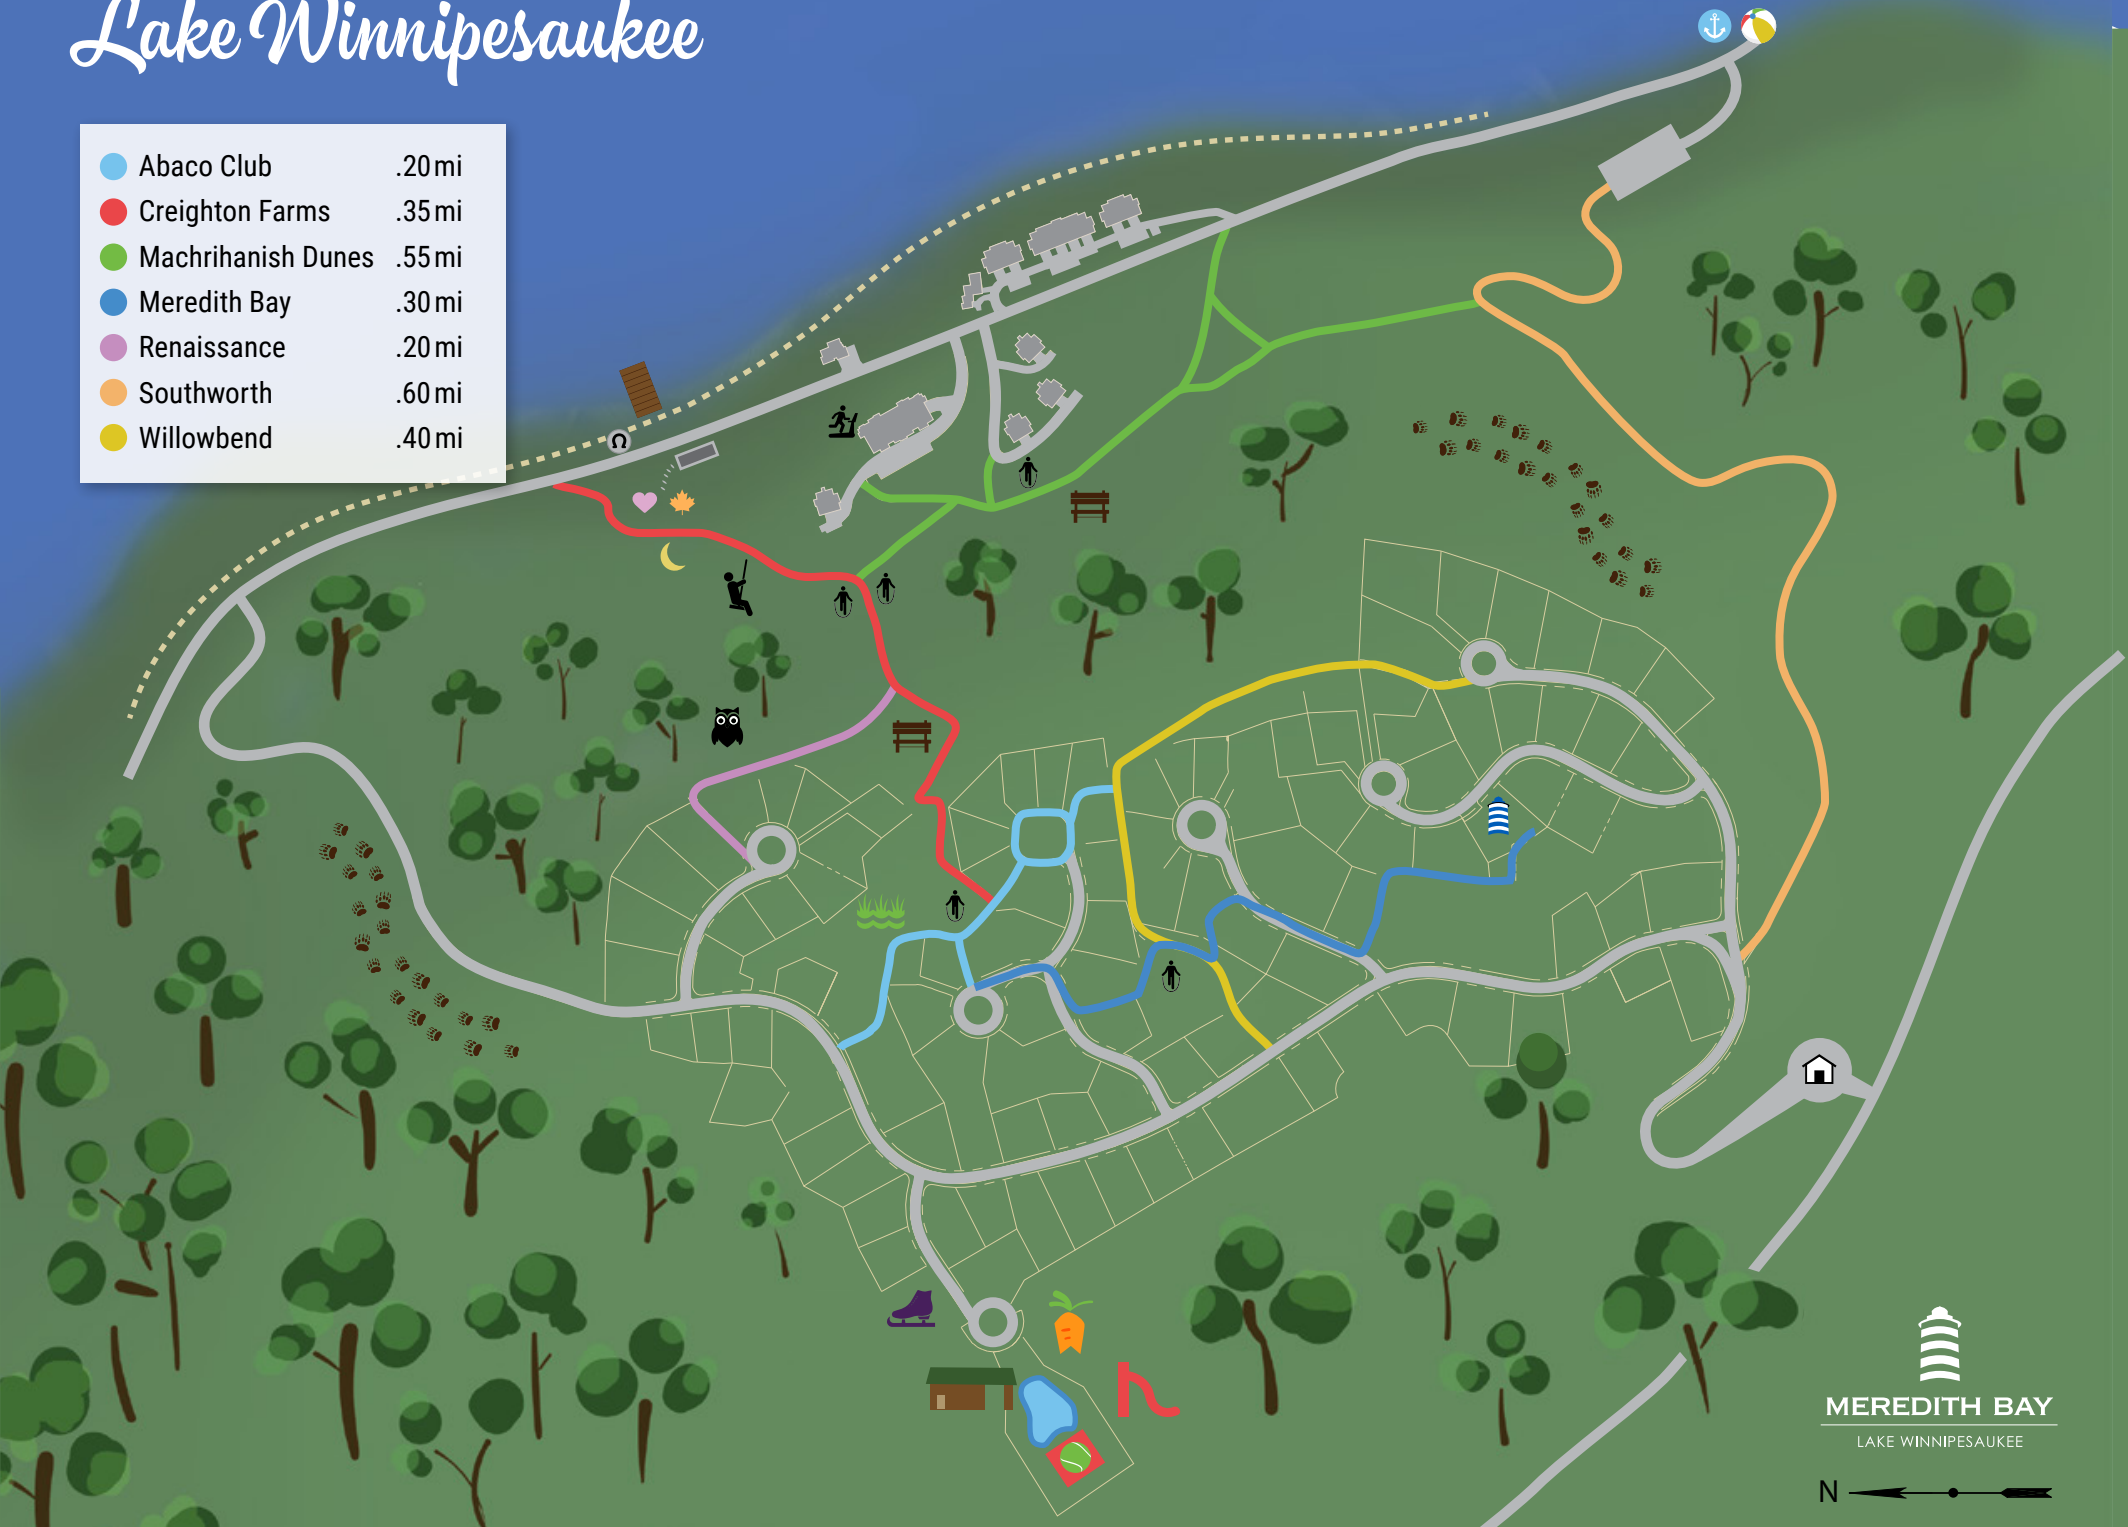

Lake Winnepesaukee

Abaco Club	.20 mi
Creighton Farms	.35 mi
Machrihanish Dunes	.55 mi
Meredith Bay	.30 mi
Renaissance	.20 mi
Southworth	.60 mi
Willowbend	.40 mi

AMENITIES

-  Community Garden
-  The Courts
-  Exercise Stations
-  Fitness Center
-  Horseshoe & Bocce Courts
-  The Love Shack
-  Owl House
-  Peaceful Bench
-  Playground
-  Pool
-  The Pool House
-  Rope Swing
-  The Sugar Shack
-  Swim Dock & Picnic Area
-  Winter Skating Pond

POINTS OF INTEREST

-  Beach Club
-  Gatehouse
-  The Lighthouse
-  Marina
-  The Outhouse
-  Parking & Hermitage Steps to Shacks
-  Wetlands
-  The Winnepesaukee Railroad

MEREDITH BAY
LAKE WINNIPESAUKEE