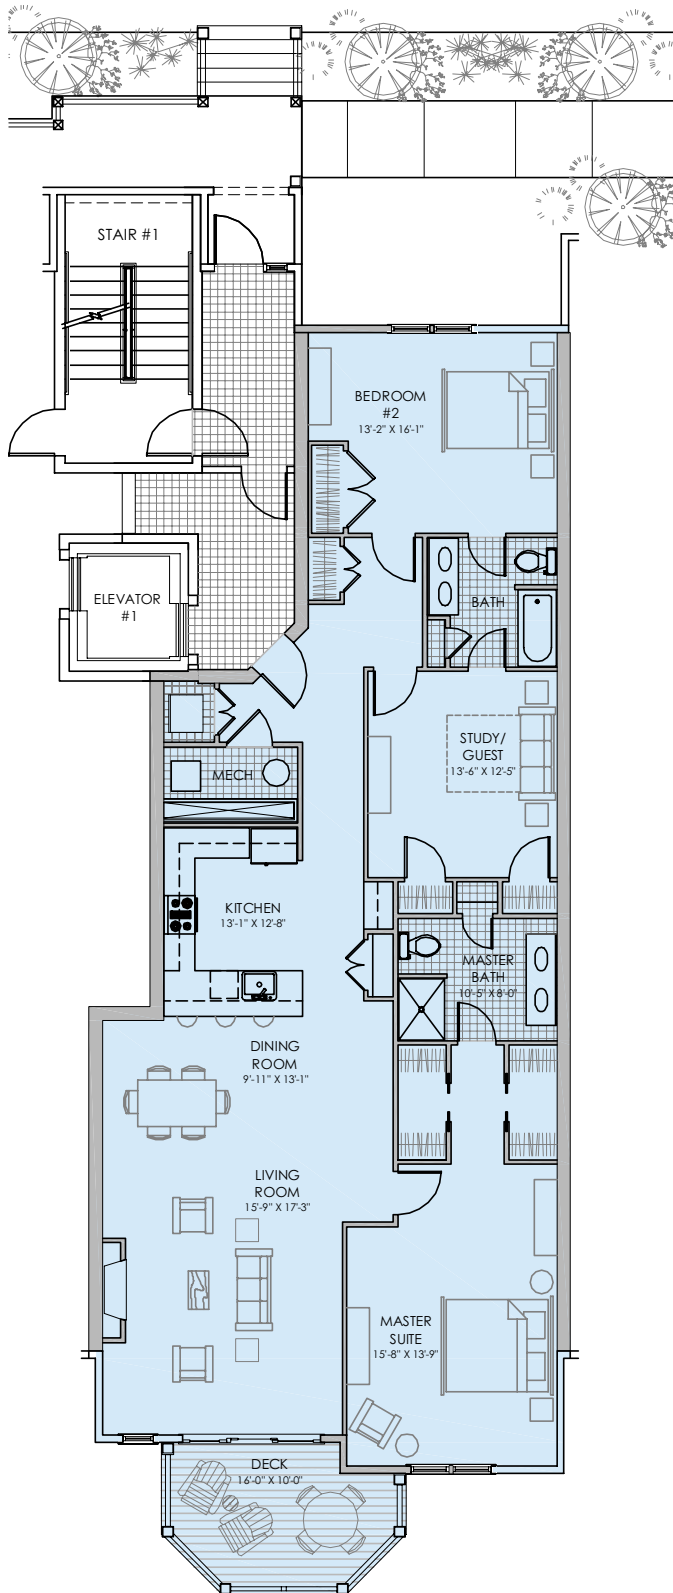

# UNIT 105

## *The Lodges at Meredith Bay*

### *Living Area*

Total Gross Living Area: 1782 S.F.

Total Area (Deck): 135 S.F.

The dimensions, size, configurations and other information contained on these floor plans are meant to be illustrative only and are subject to change without notice.