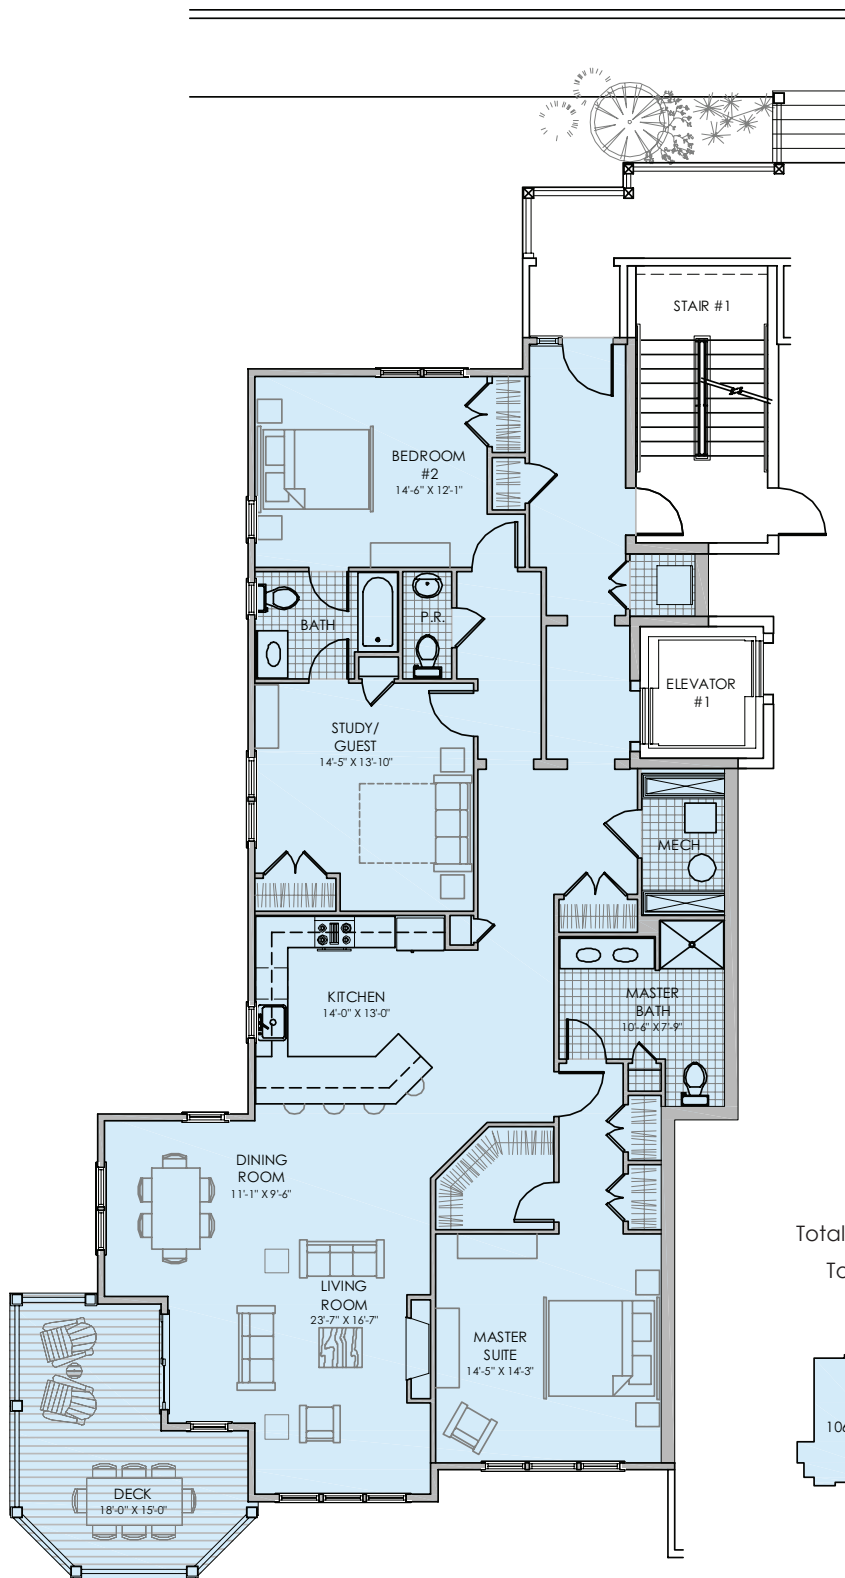

UNIT 106

The Lodges at Meredith Bay

Living Area

Total Gross Living Area: 1990 S.F.

Total Area (Deck): 206 S.F.

FIRST FLOOR

The dimensions, size, configurations and other information contained on these floor plans are meant to be illustrative only and are subject to change without notice.