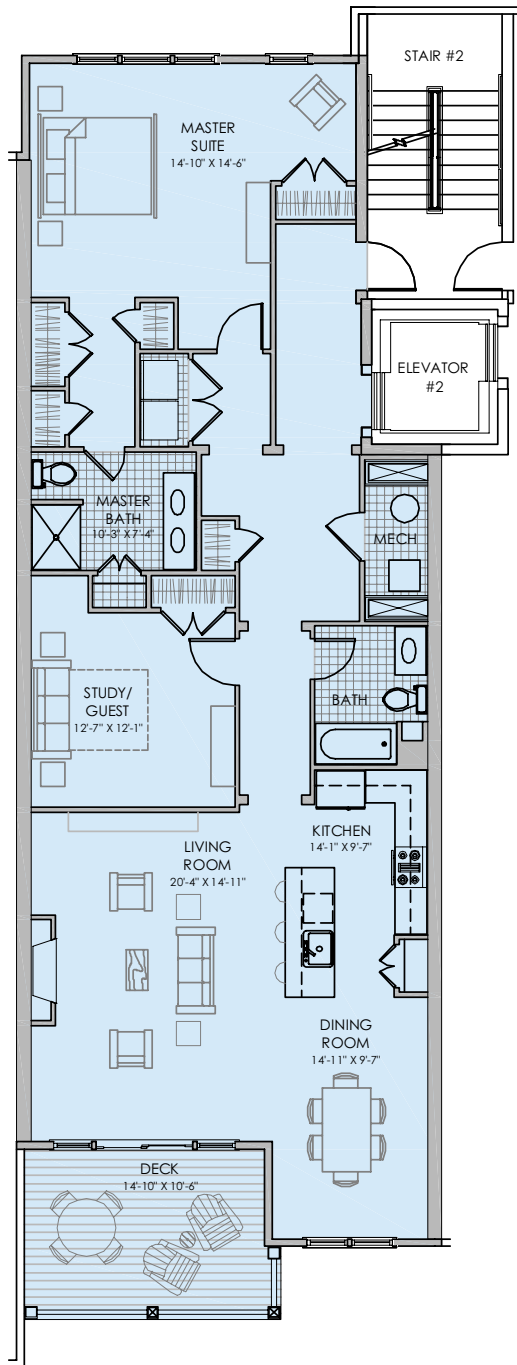

UNITS 204 & 304

The Lodges at Meredith Bay

Living Area

Total Gross Living Area: 1584 S.F.

Total Area (Deck): 160 S.F.

The dimensions, size, configurations and other information contained on these floor plans are meant to be illustrative only and are subject to change without notice.