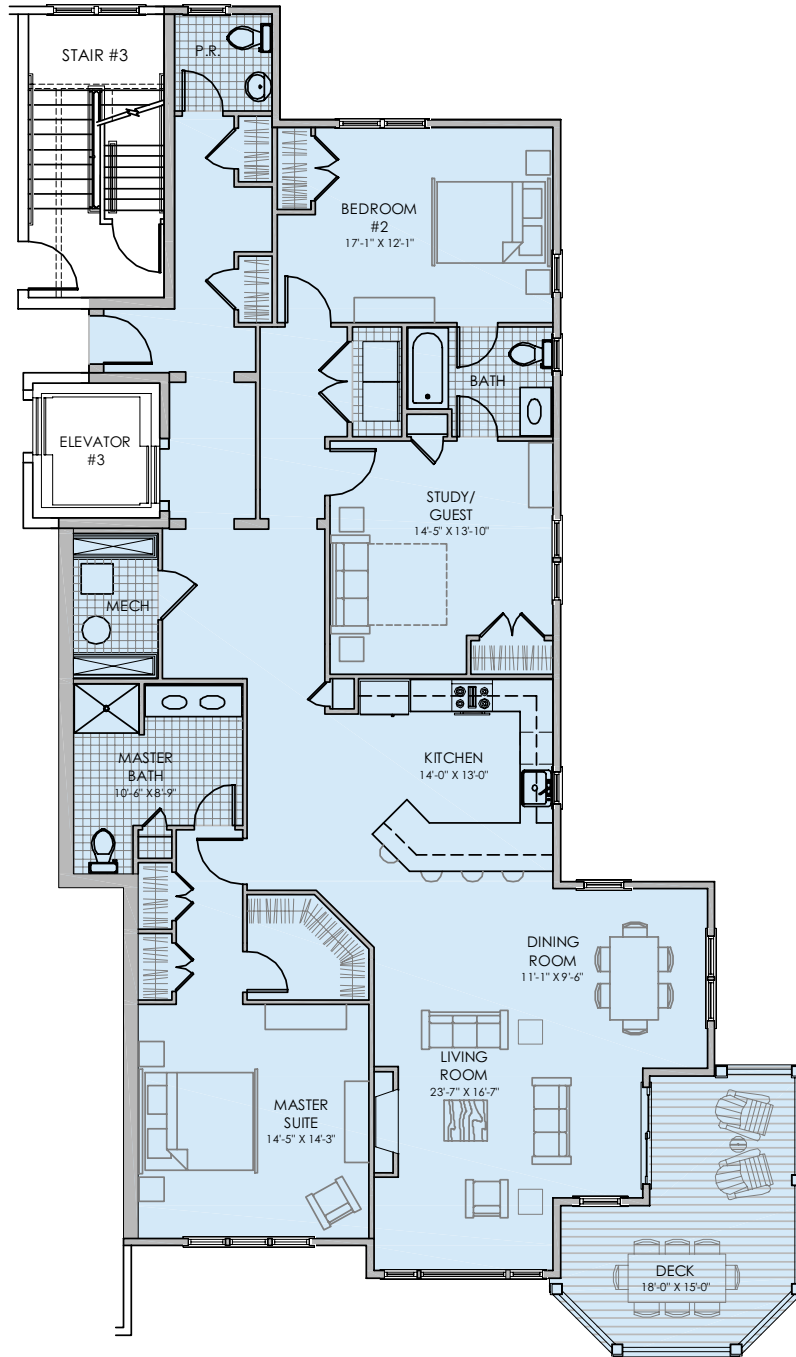

# UNIT 401

## *The Lodges at Meredith Bay*

### *Living Area*

Total Gross Living Area: 2021 S.F.

Total Area (Deck): 206 S.F.

The dimensions, size, configurations and other information contained on these floor plans are meant to be illustrative only and are subject to change without notice.