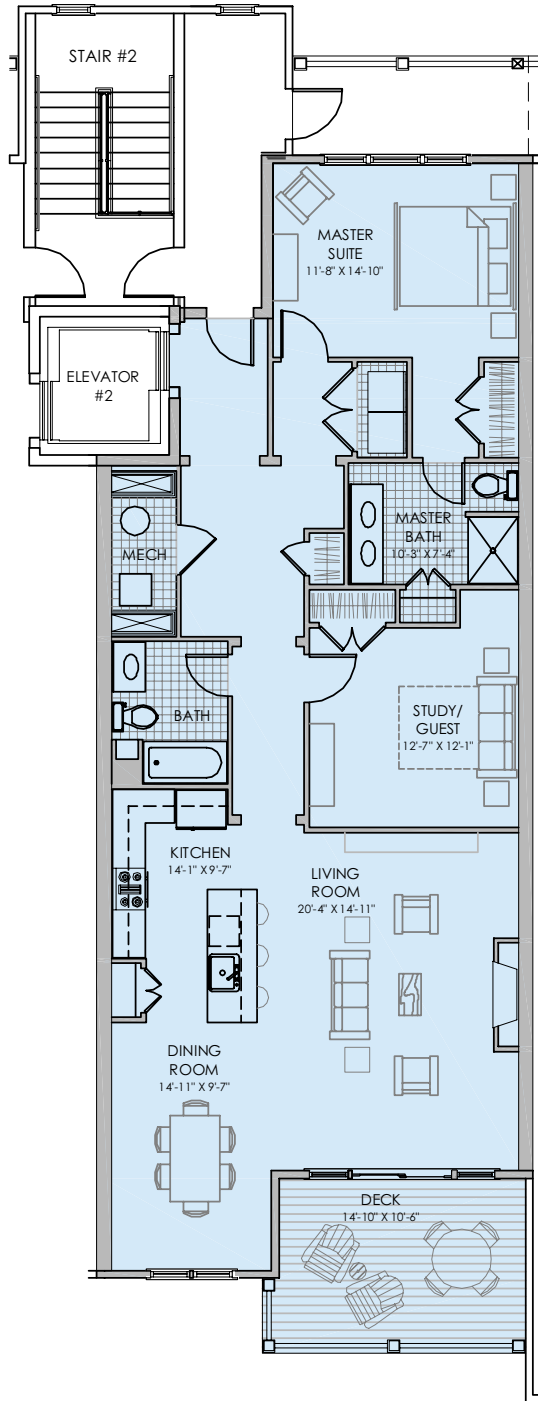

UNIT 403

The Lodges at Meredith Bay

FOURTH FLOOR

Living Area

Total Gross Living Area: 1414 S.F.

Total Area (Deck): 160 S.F.

The dimensions, size, configurations and other information contained on these floor plans are meant to be illustrative only and are subject to change without notice.