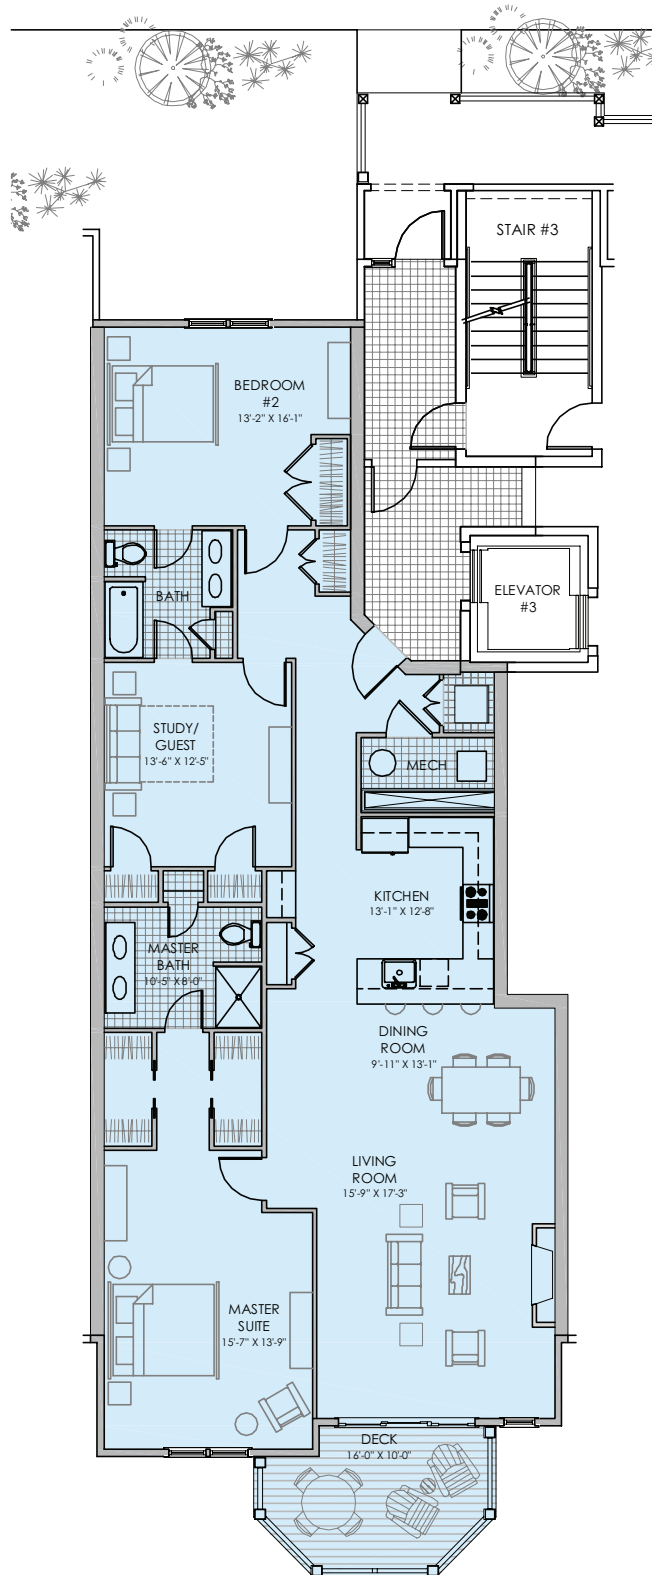

UNIT 102

The Lodges at Meredith Bay

Living Area

Total Gross Living Area: 1782 S.F.

Total Area (Deck): 135 S.F.

The dimensions, size, configurations and other information contained on these floor plans are meant to be illustrative only and are subject to change without notice.