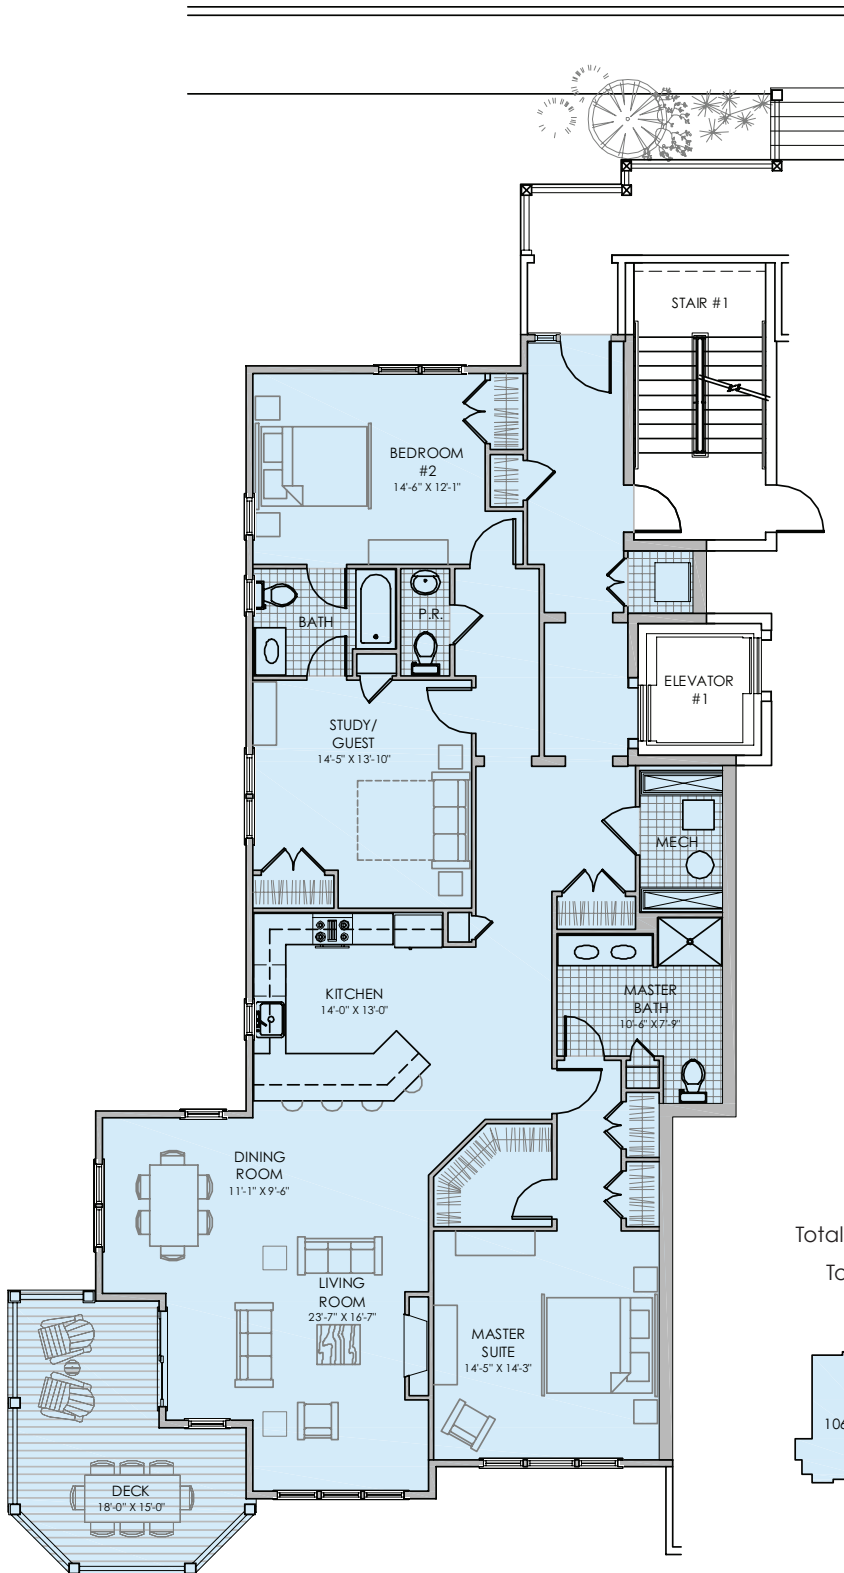

UNIT 106

The Lodges at Meredith Bay

Living Area

Total Gross Living Area: 1990 S.F.

Total Area (Deck): 206 S.F.

FIRST FLOOR

The dimensions, size, configurations and other information contained on these floor plans are meant to be illustrative only and are subject to change without notice.