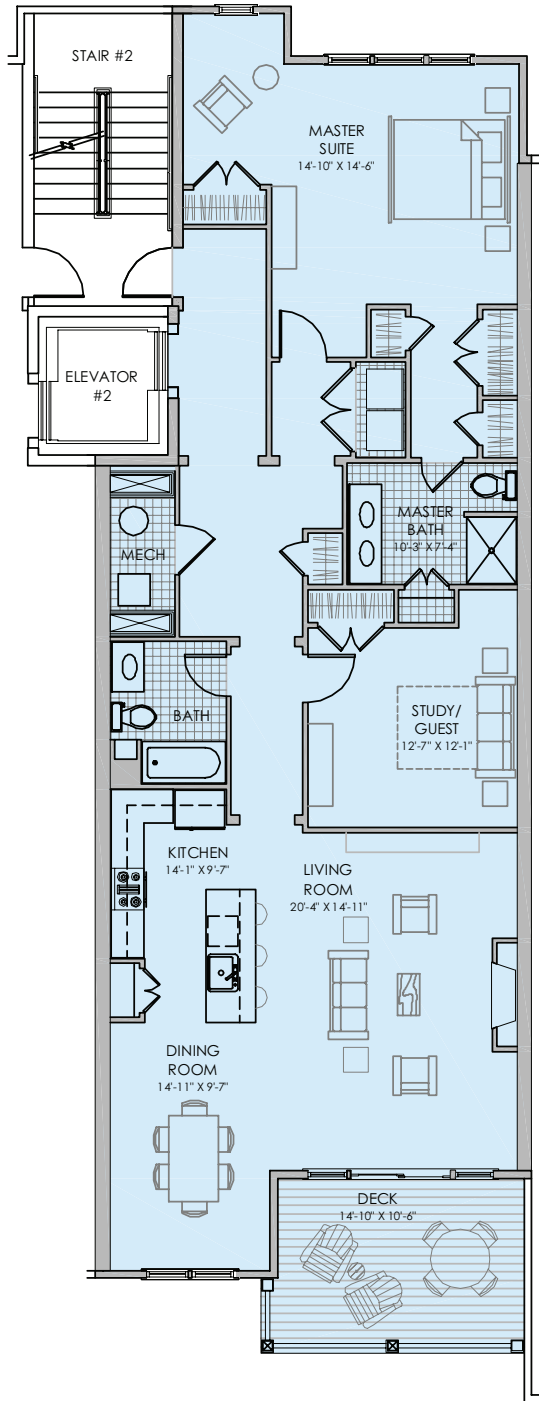

UNITS 203 & 303

The Lodges at Meredith Bay

Living Area

Total Gross Living Area: 1602 S.F.

Total Area (Deck): 160 S.F.

The dimensions, size, configurations and other information contained on these floor plans are meant to be illustrative only and are subject to change without notice.