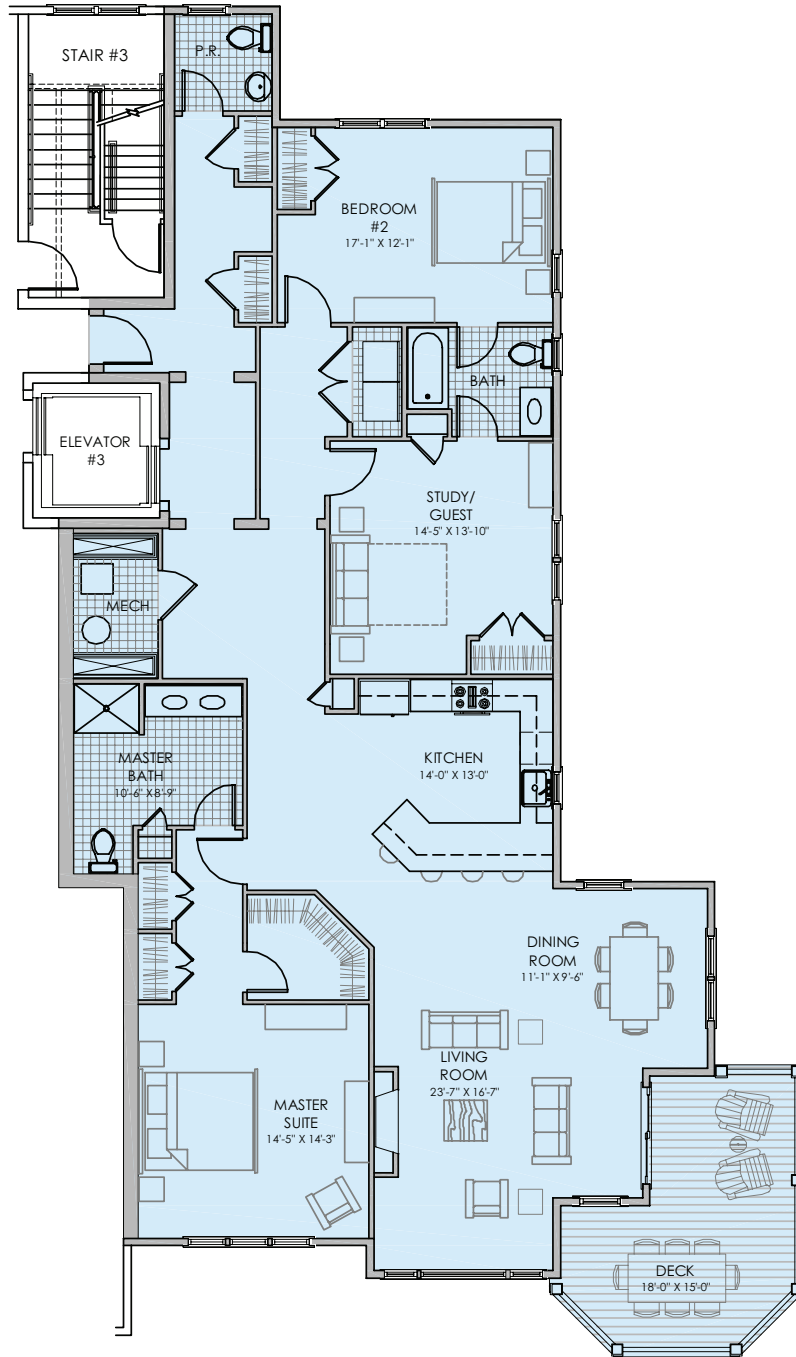

UNIT 401

The Lodges at Meredith Bay

Living Area
Total Gross Living Area: 2021 S.F.
Total Area (Deck): 206 S.F.

The dimensions, size, configurations and other information contained on these floor plans are meant to be illustrative only and are subject to change without notice.