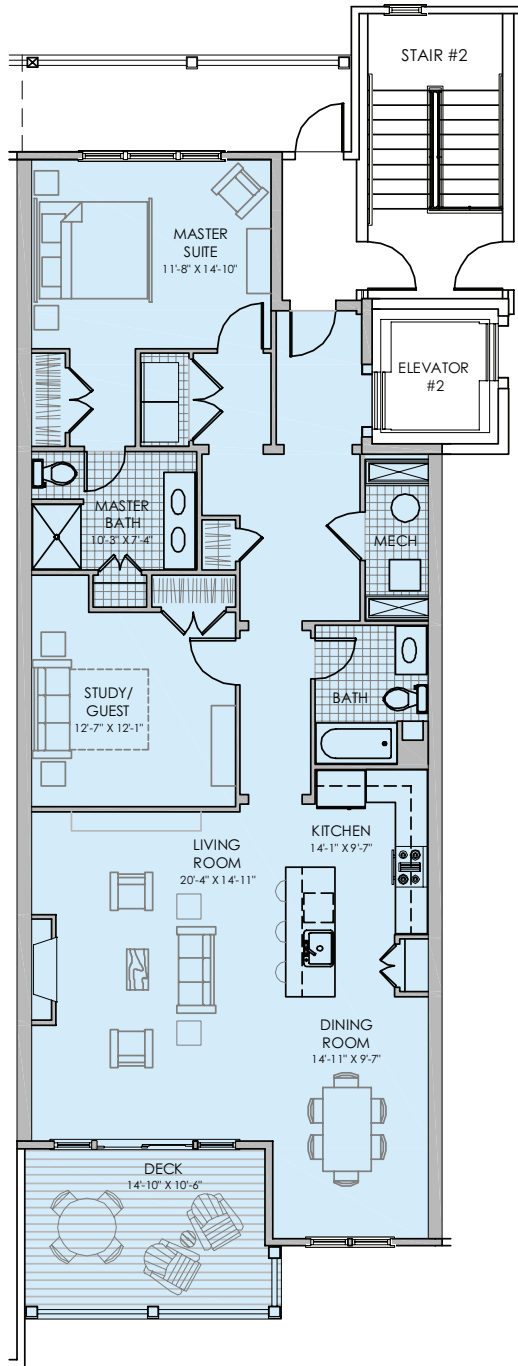

UNIT 404

The Lodges at Meredith Bay

Living Area

Total Gross Living Area: 1414 S.F.

Total Area (Deck): 160 S.F.

The dimensions, size, configurations and other information contained on these floor plans are meant to be illustrative only and are subject to change without notice.