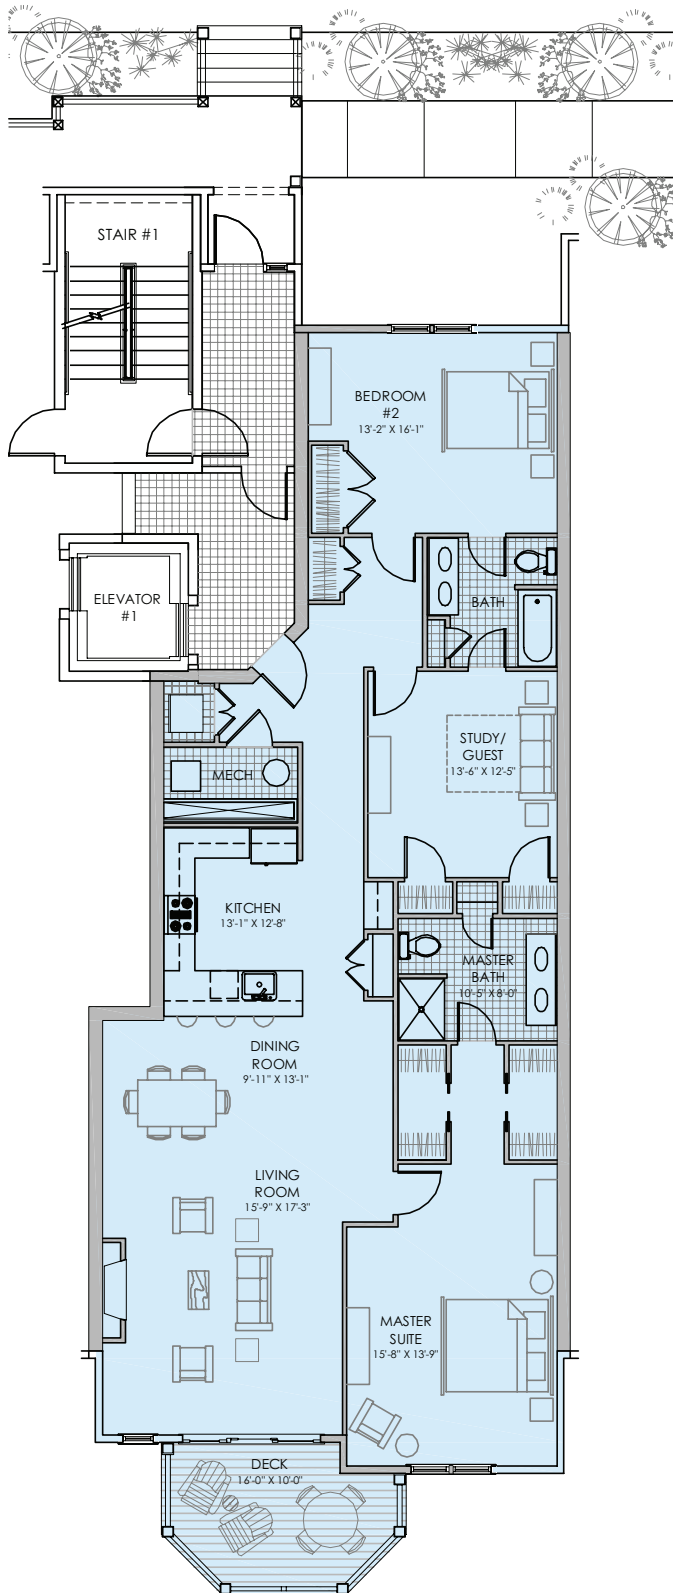

UNIT 105

The Lodges at Meredith Bay

Living Area

Total Gross Living Area: 1782 S.F.

Total Area (Deck): 135 S.F.

The dimensions, size, configurations and other information contained on these floor plans are meant to be illustrative only and are subject to change without notice.