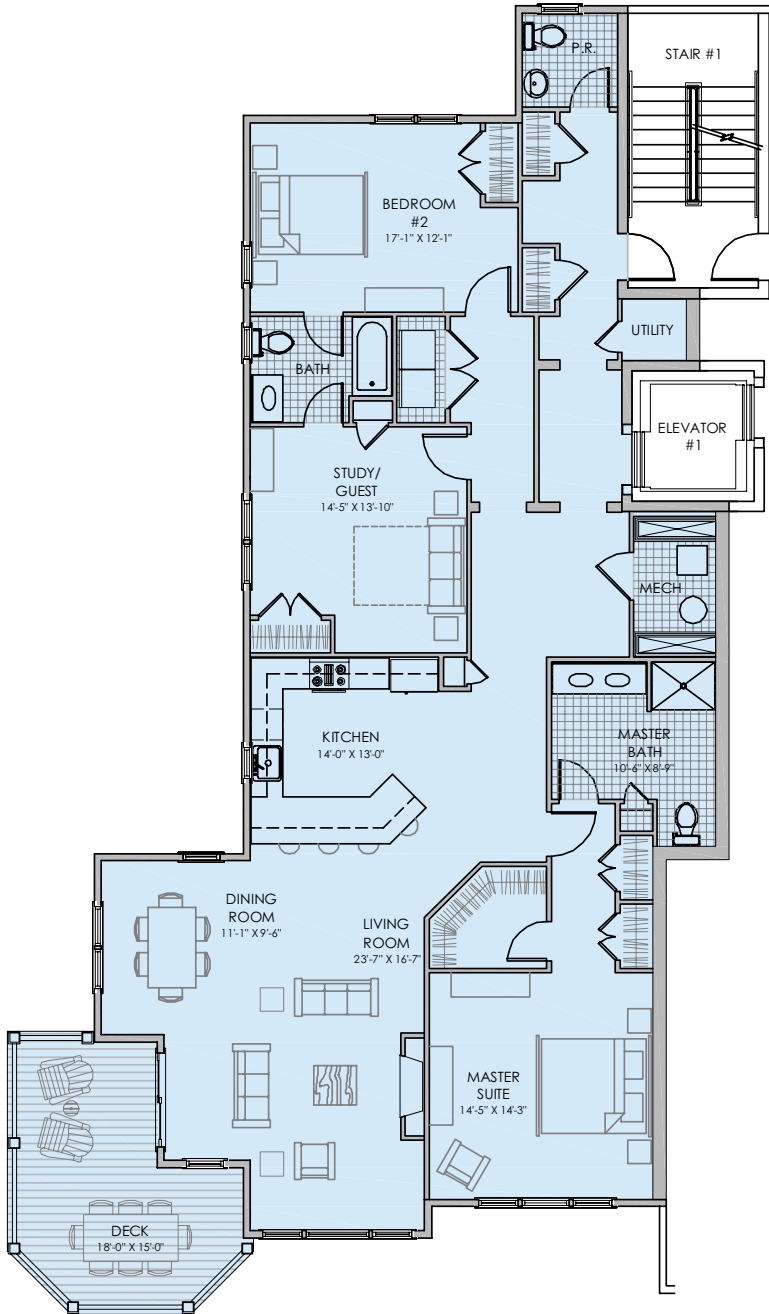

UNITS 206 & 306

The Lodges at Meredith Bay

Living Area

Total Gross Living Area: 2021 S.F.
Total Area (Deck): 206 S.F.

THIRD FLOOR

SECOND FLOOR

The dimensions, size, configurations and other information contained on these floor plans are meant to be illustrative only and are subject to change without notice.