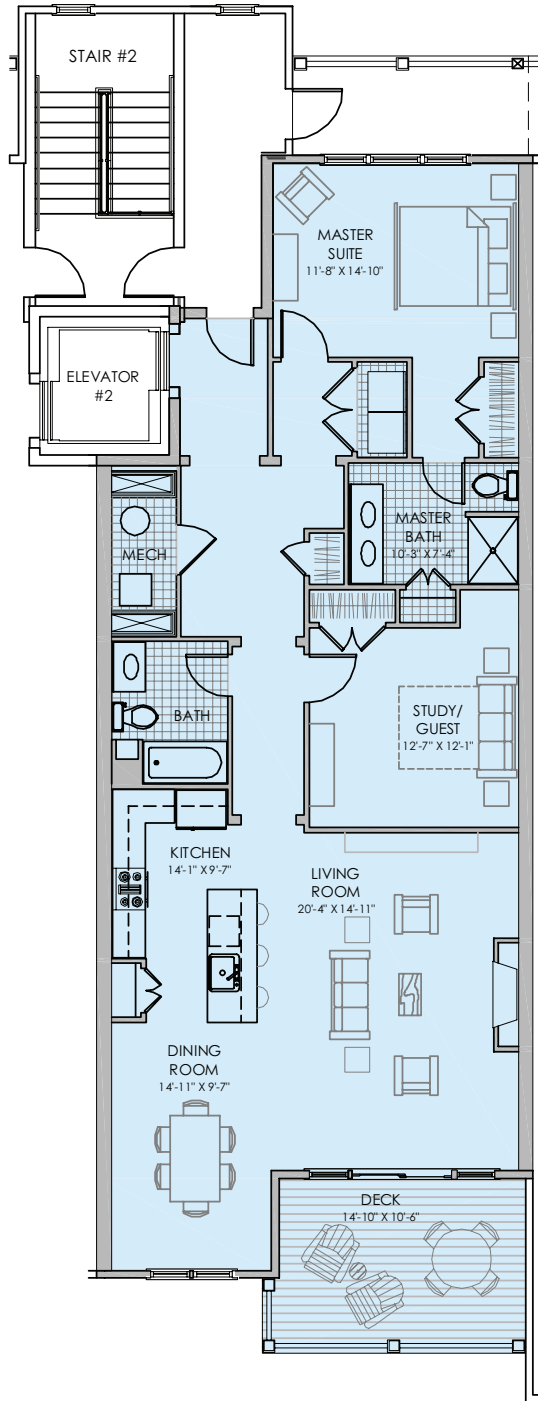

UNIT 204 & 304

The Lodges at Meredith Bay

Living Area

Total Gross Living Area: 1584 S.F.

Total Area (Deck): 160 S.F.

The dimensions, size, configurations and other information contained on these floor plans are meant to be illustrative only and are subject to change without notice.

UNITS 403 & 404

The Lodges at Meredith Bay

FOURTH FLOOR

Living Area

Total Gross Living Area: 1414 S.F.

Total Area (Deck): 160 S.F.

The dimensions, size, configurations and other information contained on these floor plans are meant to be illustrative only and are subject to change without notice.