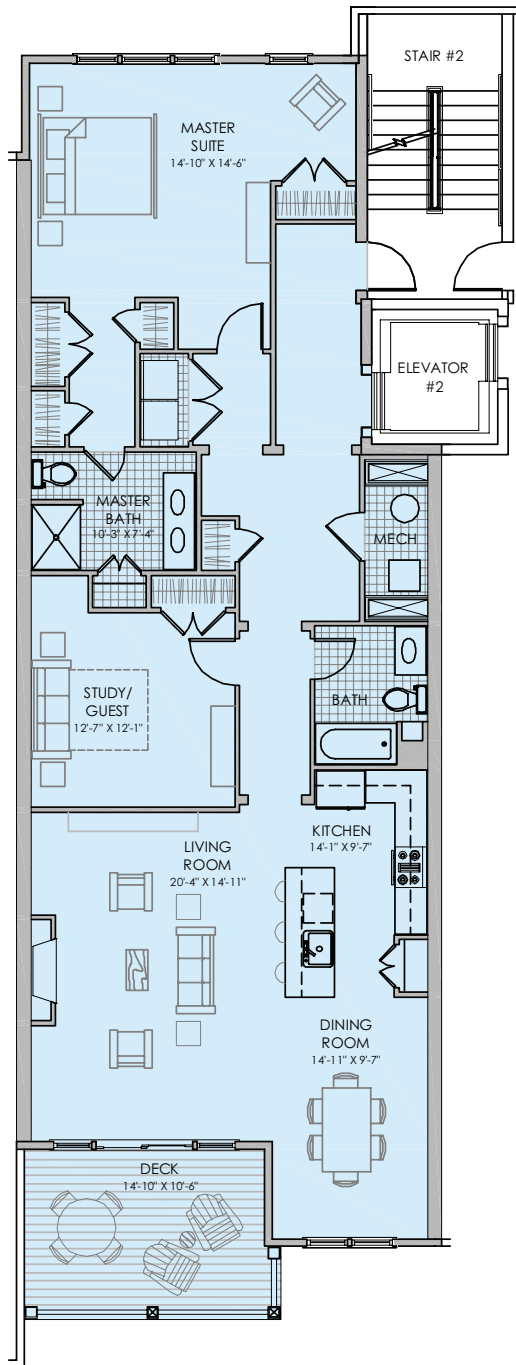

UNIT 204 & 304

The Lodges at Meredith Bay

Living Area

Total Gross Living Area: 1584 S.F.

Total Area (Deck): 160 S.F.

The dimensions, size, configurations and other information contained on these floor plans are meant to be illustrative only and are subject to change without notice.

UNITS 403 & 404

The Lodges at Meredith Bay

FOURTH FLOOR

Living Area

Total Gross Living Area: 1414 S.F.

Total Area (Deck): 160 S.F.

The dimensions, size, configurations and other information contained on these floor plans are meant to be illustrative only and are subject to change without notice.