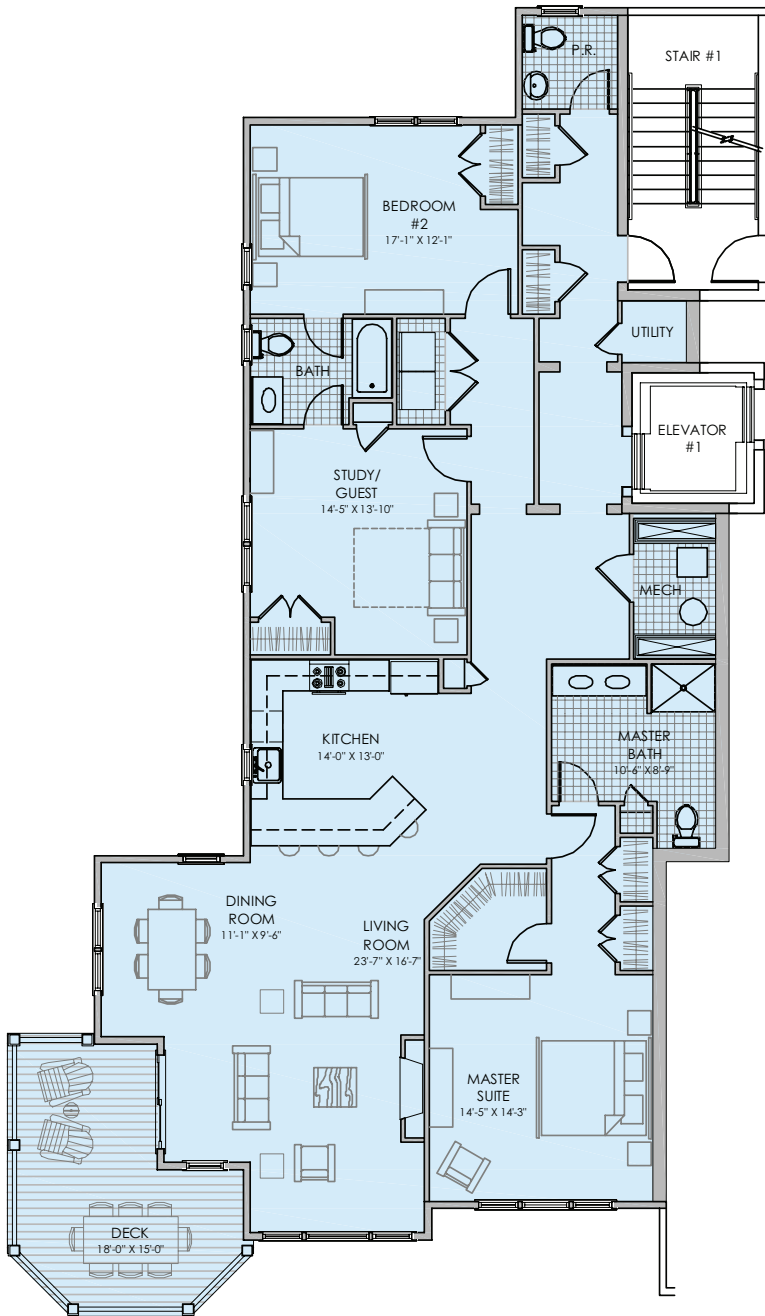

UNIT 106

The Lodges at Meredith Bay

Living Area

Total Gross Living Area: 1990 S.F.

Total Area (Deck): 206 S.F.

The dimensions, size, configurations and other information contained on these floor plans are meant to be illustrative only and are subject to change without notice.

UNIT 406

The Lodges at Meredith Bay

Living Area

Total Gross Living Area: 2021 S.F.

Total Area (Deck): 206 S.F.

FOURTH FLOOR

The dimensions, size, configurations and other information contained on these floor plans are meant to be illustrative only and are subject to change without notice.