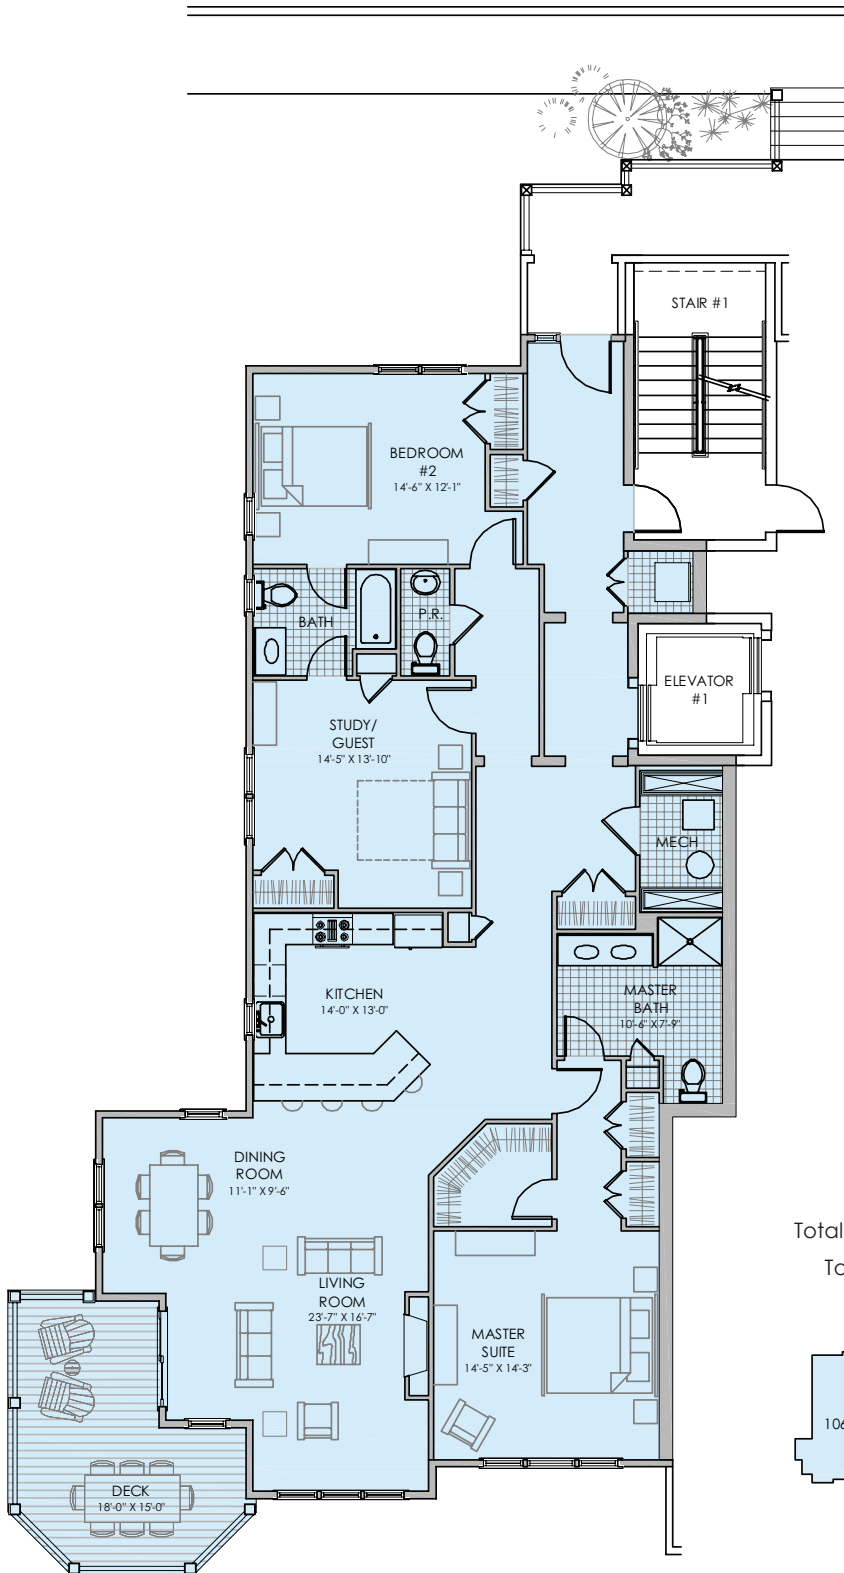

UNIT 106

The Lodges at Meredith Bay

Living Area

Total Gross Living Area: 1990 S.F.

Total Area (Deck): 206 S.F.

The dimensions, size, configurations and other information contained on these floor plans are meant to be illustrative only and are subject to change without notice.

UNIT 406

The Lodges at Meredith Bay

Living Area

Total Gross Living Area: 2021 S.F.

Total Area (Deck): 206 S.F.

FOURTH FLOOR

The dimensions, size, configurations and other information contained on these floor plans are meant to be illustrative only and are subject to change without notice.